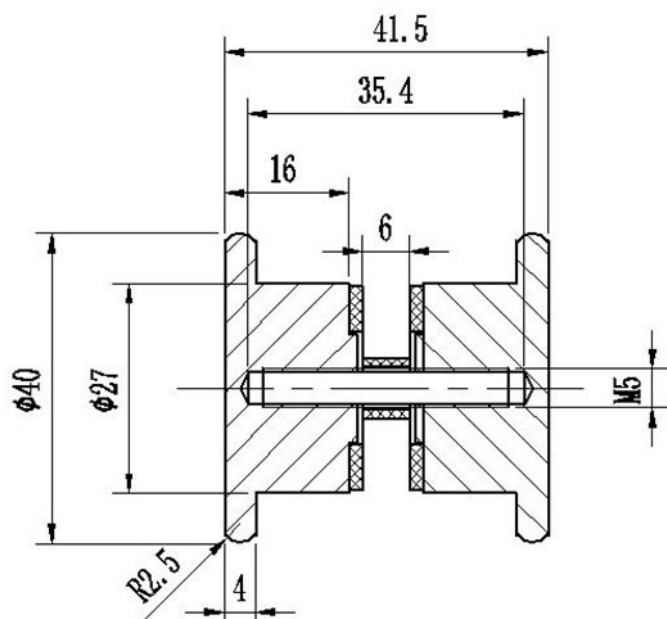

PRODUCT SHEET

Description:

Brass Door Knob "Kiel", $\varnothing 40$ mm, SS-Look, 6-12mm Glass, Drill Hole $\varnothing 8$ mm - Recommended $\varnothing 10$ mm

Item number:

15.24.091-2

Units	Box	Carton	HS Code	Barcode
Pair	1	50	8302415000	 5704866502955